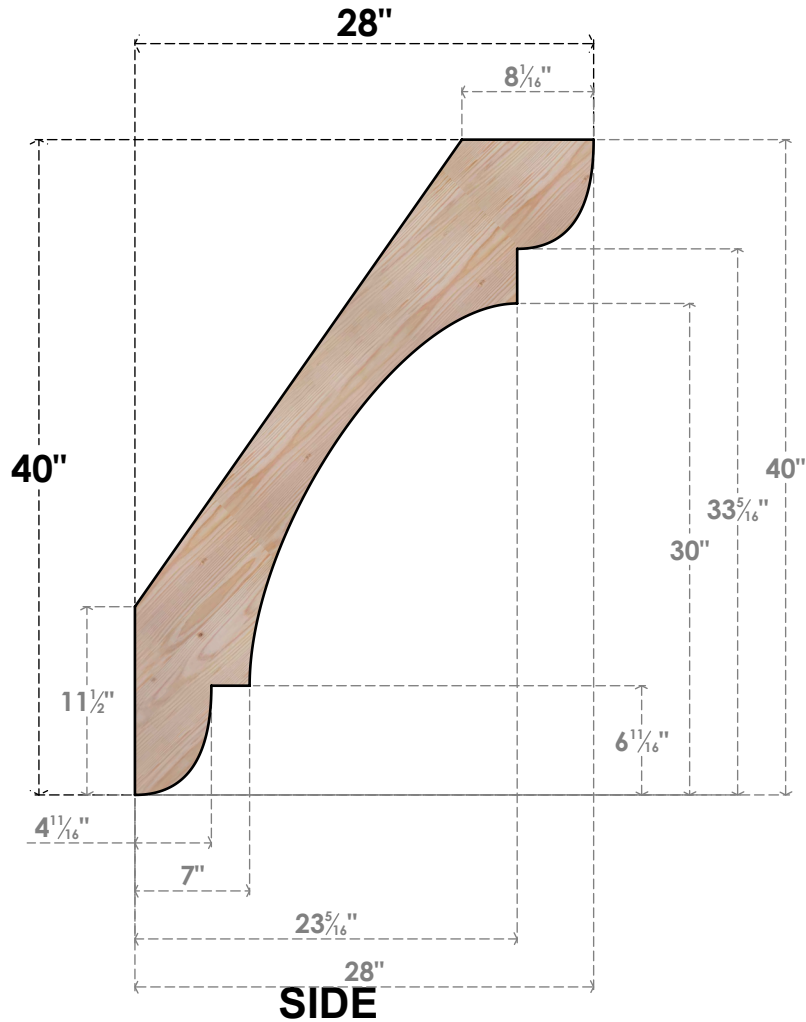

BRC04X28X40OLY00SDF

3 1/2"W X 28"D X 40"H OLYMPIC SMOOTH BRACE, DOUGLAS FIR

EKENA MILLWORK
 2300 WEST MAIN ST.
 CLARKSVILLE, TX 75426
 TOLL FREE: 866-607-0453
 WWW.EKENAMILLWORK.COM

NOTES

1. INSTALLATION TO BE COMPLETED IN ACCORDANCE WITH MANUFACTURER'S SPECIFICATIONS.
2. DRAWING MAY NOT BE TO SCALE
3. THIS DRAWING IS INTENDED FOR DESIGN AND PLANNING PURPOSES ONLY.
4. ALL INFORMATION CONTAINED HEREIN WAS CURRENT AT THE TIME OF DEVELOPMENT BUT MUST BE REVIEWED AND APPROVED BY THE PRODUCT MANUFACTURER TO BE CONSIDERED ACCURATE.
5. PRODUCTS ARE NOT KILN DRIED. THIS ITEM IS UNIQUE AND WILL CONTAIN THE NATURAL VARIATIONS THAT THE WOOD SPECIES OFFERS. THIS MAY RESULT IN VARIATIONS UP TO 1/4"