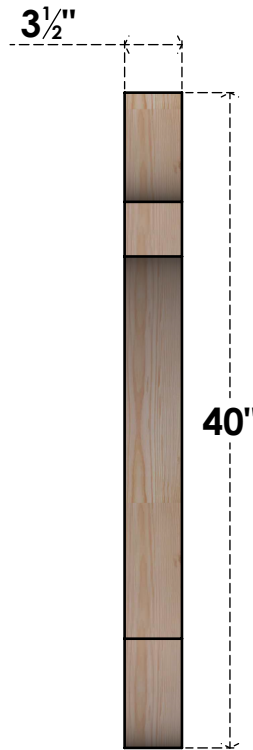

BRC04X28X40OLY00SDF

3 1/2"W X 28"D X 40"H OLYMPIC SMOOTH BRACE, DOUGLAS FIR

EKENA MILLWORK
 2300 WEST MAIN ST.
 CLARKSVILLE, TX 75426
 TOLL FREE: 866-607-0453
 WWW.EKENAMILLWORK.COM

NOTES

1. INSTALLATION TO BE COMPLETED IN ACCORDANCE WITH MANUFACTURER'S SPECIFICATIONS.
2. DRAWING MAY NOT BE TO SCALE
3. THIS DRAWING IS INTENDED FOR DESIGN AND PLANNING PURPOSES ONLY.
4. ALL INFORMATION CONTAINED HEREIN WAS CURRENT AT THE TIME OF DEVELOPMENT BUT MUST BE REVIEWED AND APPROVED BY THE PRODUCT MANUFACTURER TO BE CONSIDERED ACCURATE.
5. PRODUCTS ARE NOT KILN DRIED. THIS ITEM IS UNIQUE AND WILL CONTAIN THE NATURAL VARIATIONS THAT THE WOOD SPECIES OFFERS. THIS MAY RESULT IN VARIATIONS UP TO 1/4"